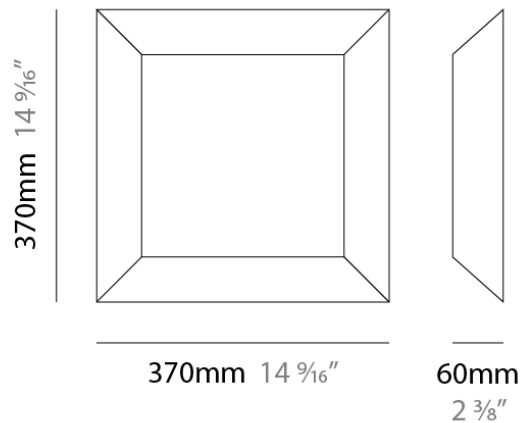

ALL FLUO SURFACE

D82208

GENERAL

Series: All Fluo
Brand: Panzeri
Division: Design
Mounting Type: Surface
Mounting Location: Ceiling
Subcategory: Ambient

PHYSICAL

Shape: Square
Length (mm): 370
Length (in): 14 1/2
Height (mm): 370
Height (in): 14 1/2
Extension (mm): 60
Extension (in): 2 3/8
Light Distribution: Direct
Weight (kg): 4.09
Weight (lbs): 9
Diffuser: Matte White Glass
Fixture Finish: WHI
Fixture Material: Glass / Aluminum

ELECTRICAL

Number of Lamps: 2
Lamp Type: LED Retrofit / CFL
Bulb Included: Bulb Not Included
Total Output Wattage (W): 20 / 36
Max. Wattage Per Lamp (W): 20 / 36
Lamp Base: 2G11
Dimming: Non-Dimmable
Driver Included: Yes
Driver Location: Integrated
Driver Type: Ballast - 120Vac
Input Voltage (V): 120

LED

OPTICAL

RATINGS AND CERTIFICATIONS

Certified By: CSA Certified to UL and CSA Standards
IP rating: IP30